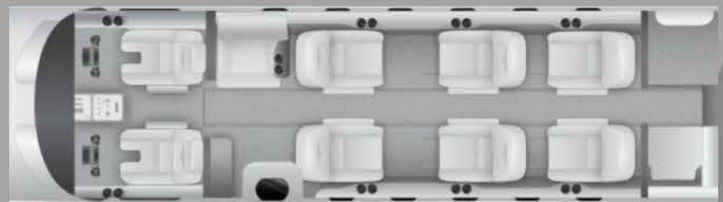

.....
(619)719-JETS | CHARTER@DIAMONDAVIATION.BIZ
WWW.DIAMONDAVIATION.BIZ

Certificate#
D0DA459J